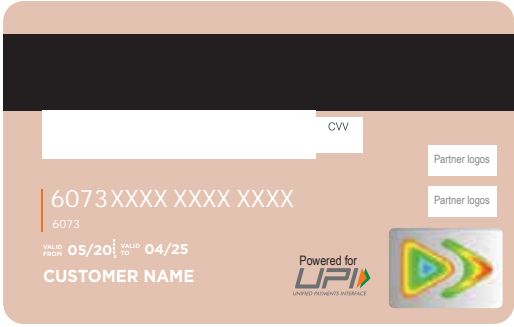

Horizontal Card Design

'Powered for UPI' in a stacked form, on the BACK of the card
Placement is indicative and can be modified as per issuer's requirement

'Powered for' font description
Arial Narrow pt 6
UPI logo W 13mm x H 4.5mm