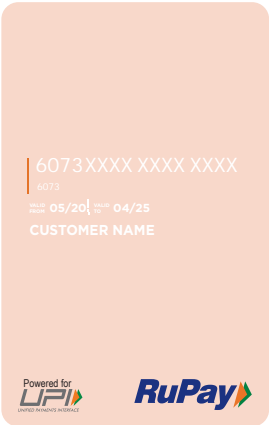

Virtual Card Design

Vertical Opt 1