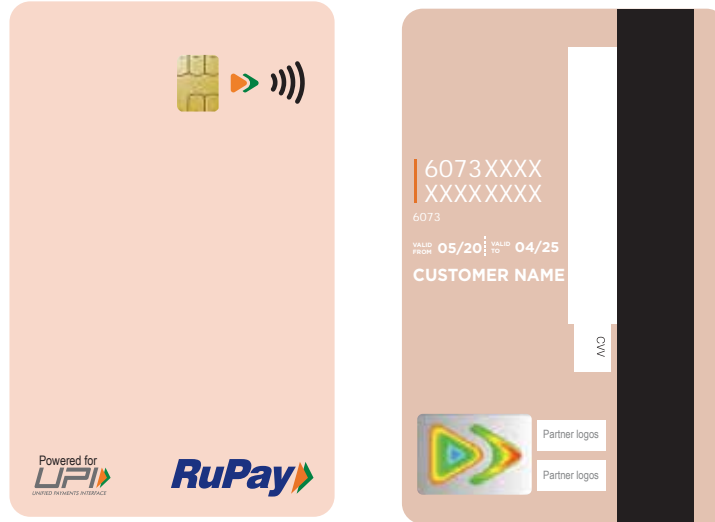

## RuPay Credit Card on UPI

*Powered for UPI*

Brand assets of '*Powered for UPI*' unit can be downloaded from  
<https://www.npci.org.in/npci-in-news/knowledge-centre>

## Vertical Card Design

'Powered for UPI' in a stacked form, on the FRONT of the card  
*Placement is indicative and can be modified as per issuer's requirement*

'Powered for' font description  
Arial Narrow pt 6  
UPI logo W 13mm x H 4.5mm

## Vertical Card Design

'Powered for UPI' in a stacked form, on the BACK of the card  
*Placement is indicative and can be modified as per issuer's requirement*

'Powered for' font description  
Arial Narrow pt 6  
UPI logo W 13mm x H 4.5mm

## Vertical Card Design

'Powered for UPI' in a sentence form, on the FRONT of the card  
*Placement is indicative and can be modified as per issuer's requirement*

Powered for **UPI**  
UNIFIED PAYMENTS INTERFACE