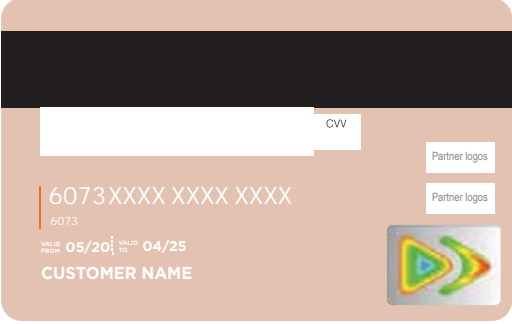

Horizontal Card Design

'Powered for UPI' in a sentence form, on the FRONT of the card
Placement is indicative and can be modified as per issuer's requirement

'Powered for' font description
Arial Narrow pt 7
UPI logo W 13mm x H 4.5mm