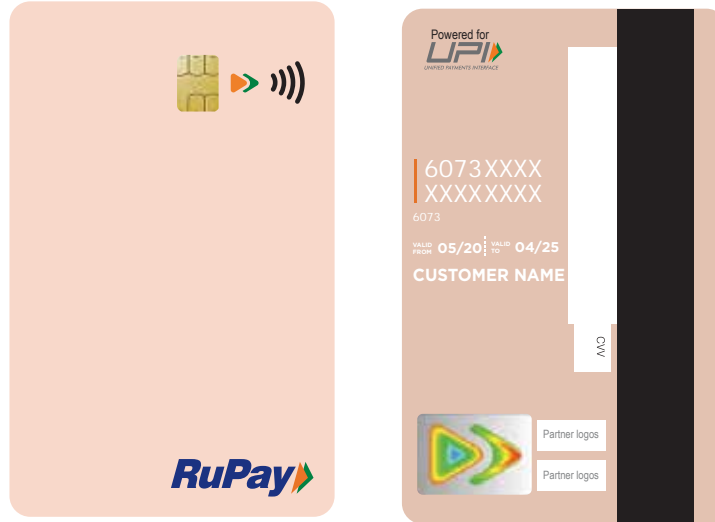

## Vertical Card Design

'Powered for UPI' in a stacked form, on the FRONT of the card  
*Placement is indicative and can be modified as per issuer's requirement*

'Powered for' font description  
Arial Narrow pt 6  
UPI logo W 13mm x H 4.5mm

## Vertical Card Design

'Powered for UPI' in a stacked form, on the BACK of the card  
*Placement is indicative and can be modified as per issuer's requirement*

'Powered for' font description  
Arial Narrow pt 6  
UPI logo W 13mm x H 4.5mm

## Vertical Card Design

'Powered for UPI' in a sentence form, on the FRONT of the card  
*Placement is indicative and can be modified as per issuer's requirement*

Powered for **UPI**  
UNIFIED PAYMENTS INTERFACE